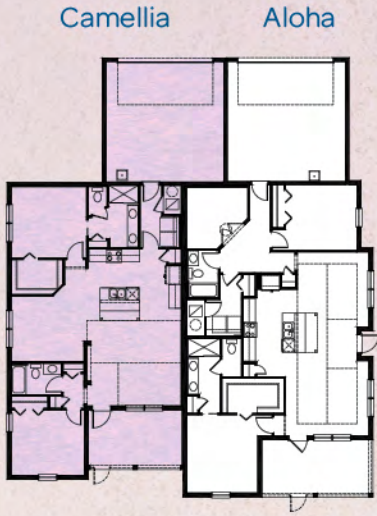

CONCH COTTAGES

Camellia

2 Bedrooms, 2 Baths, 2-Car Garage

Total Living Area	1,321 S.F.
2-Car Garage	440 S.F.
Covered Porch	163 S.F.
Total Sq. Ft.	1,924 S.F.