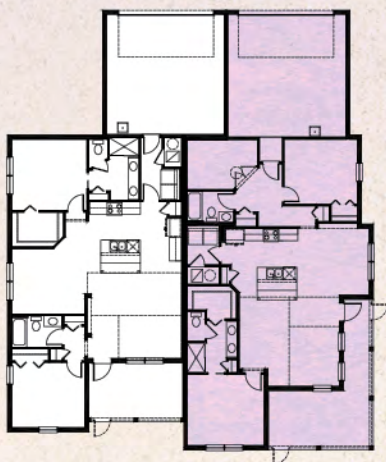

CONCH COTTAGES

Dreamsicle

2 Bedrooms, 2 Baths, Den/Hobby, 2-Car Garage

Bamboo Dreamsicle

Camellia Dreamsicle

Total Living Area	1,378 S.F.
2-Car Garage	466 S.F.
Covered Porch	250 S.F.
Total Sq. Ft.	2,094 S.F.