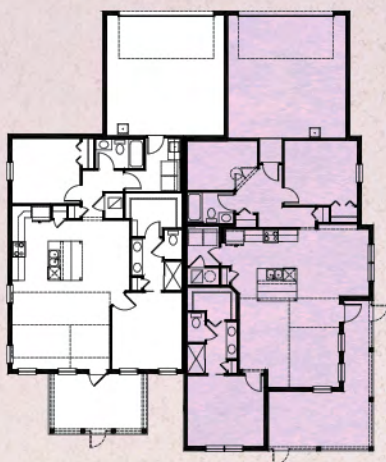

CONCH COTTAGES

Dreamsicle

2 Bedrooms, 2 Baths, Den/Hobby, 2-Car Garage

Bamboo Dreamsicle

Camellia Dreamsicle

Total Living Area	1,378 S.F.
2-Car Garage	466 S.F.
Covered Porch	250 S.F.
Total Sq. Ft.	2,094 S.F.