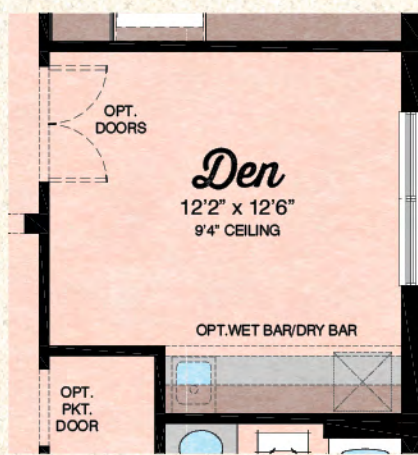

BEACH COLLECTION

Coconut

2 Bedrooms, 2 Baths, Den, Covered Lanai, 2-Car Garage

ELEVATION A

ELEVATION B

Available Master Bath Variation

Available Wet Bar/Dry Bar at Den Variation

Available Bedroom Variation

Total Living Area	1,684 S.F.
2-Car Garage	447 S.F.
Covered Entry	24 S.F.
Covered Lanai	242 S.F.
Total Sq. Ft.	2,397 S.F.