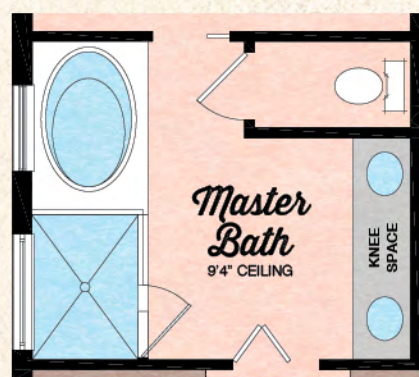

BEACH COLLECTION

Coconut

2 Bedrooms, 2 Baths, Den, Covered Lanai, 2-Car Garage

ELEVATION A

ELEVATION B

Available Master Bath Variation

Available Wet Bar/Dry Bar at Den Variation

Available Bedroom Variation

Total Living Area	1,684 S.F.
2-Car Garage	447 S.F.
Covered Entry	24 S.F.
Covered Lanai	242 S.F.
Total Sq. Ft.	2,397 S.F.