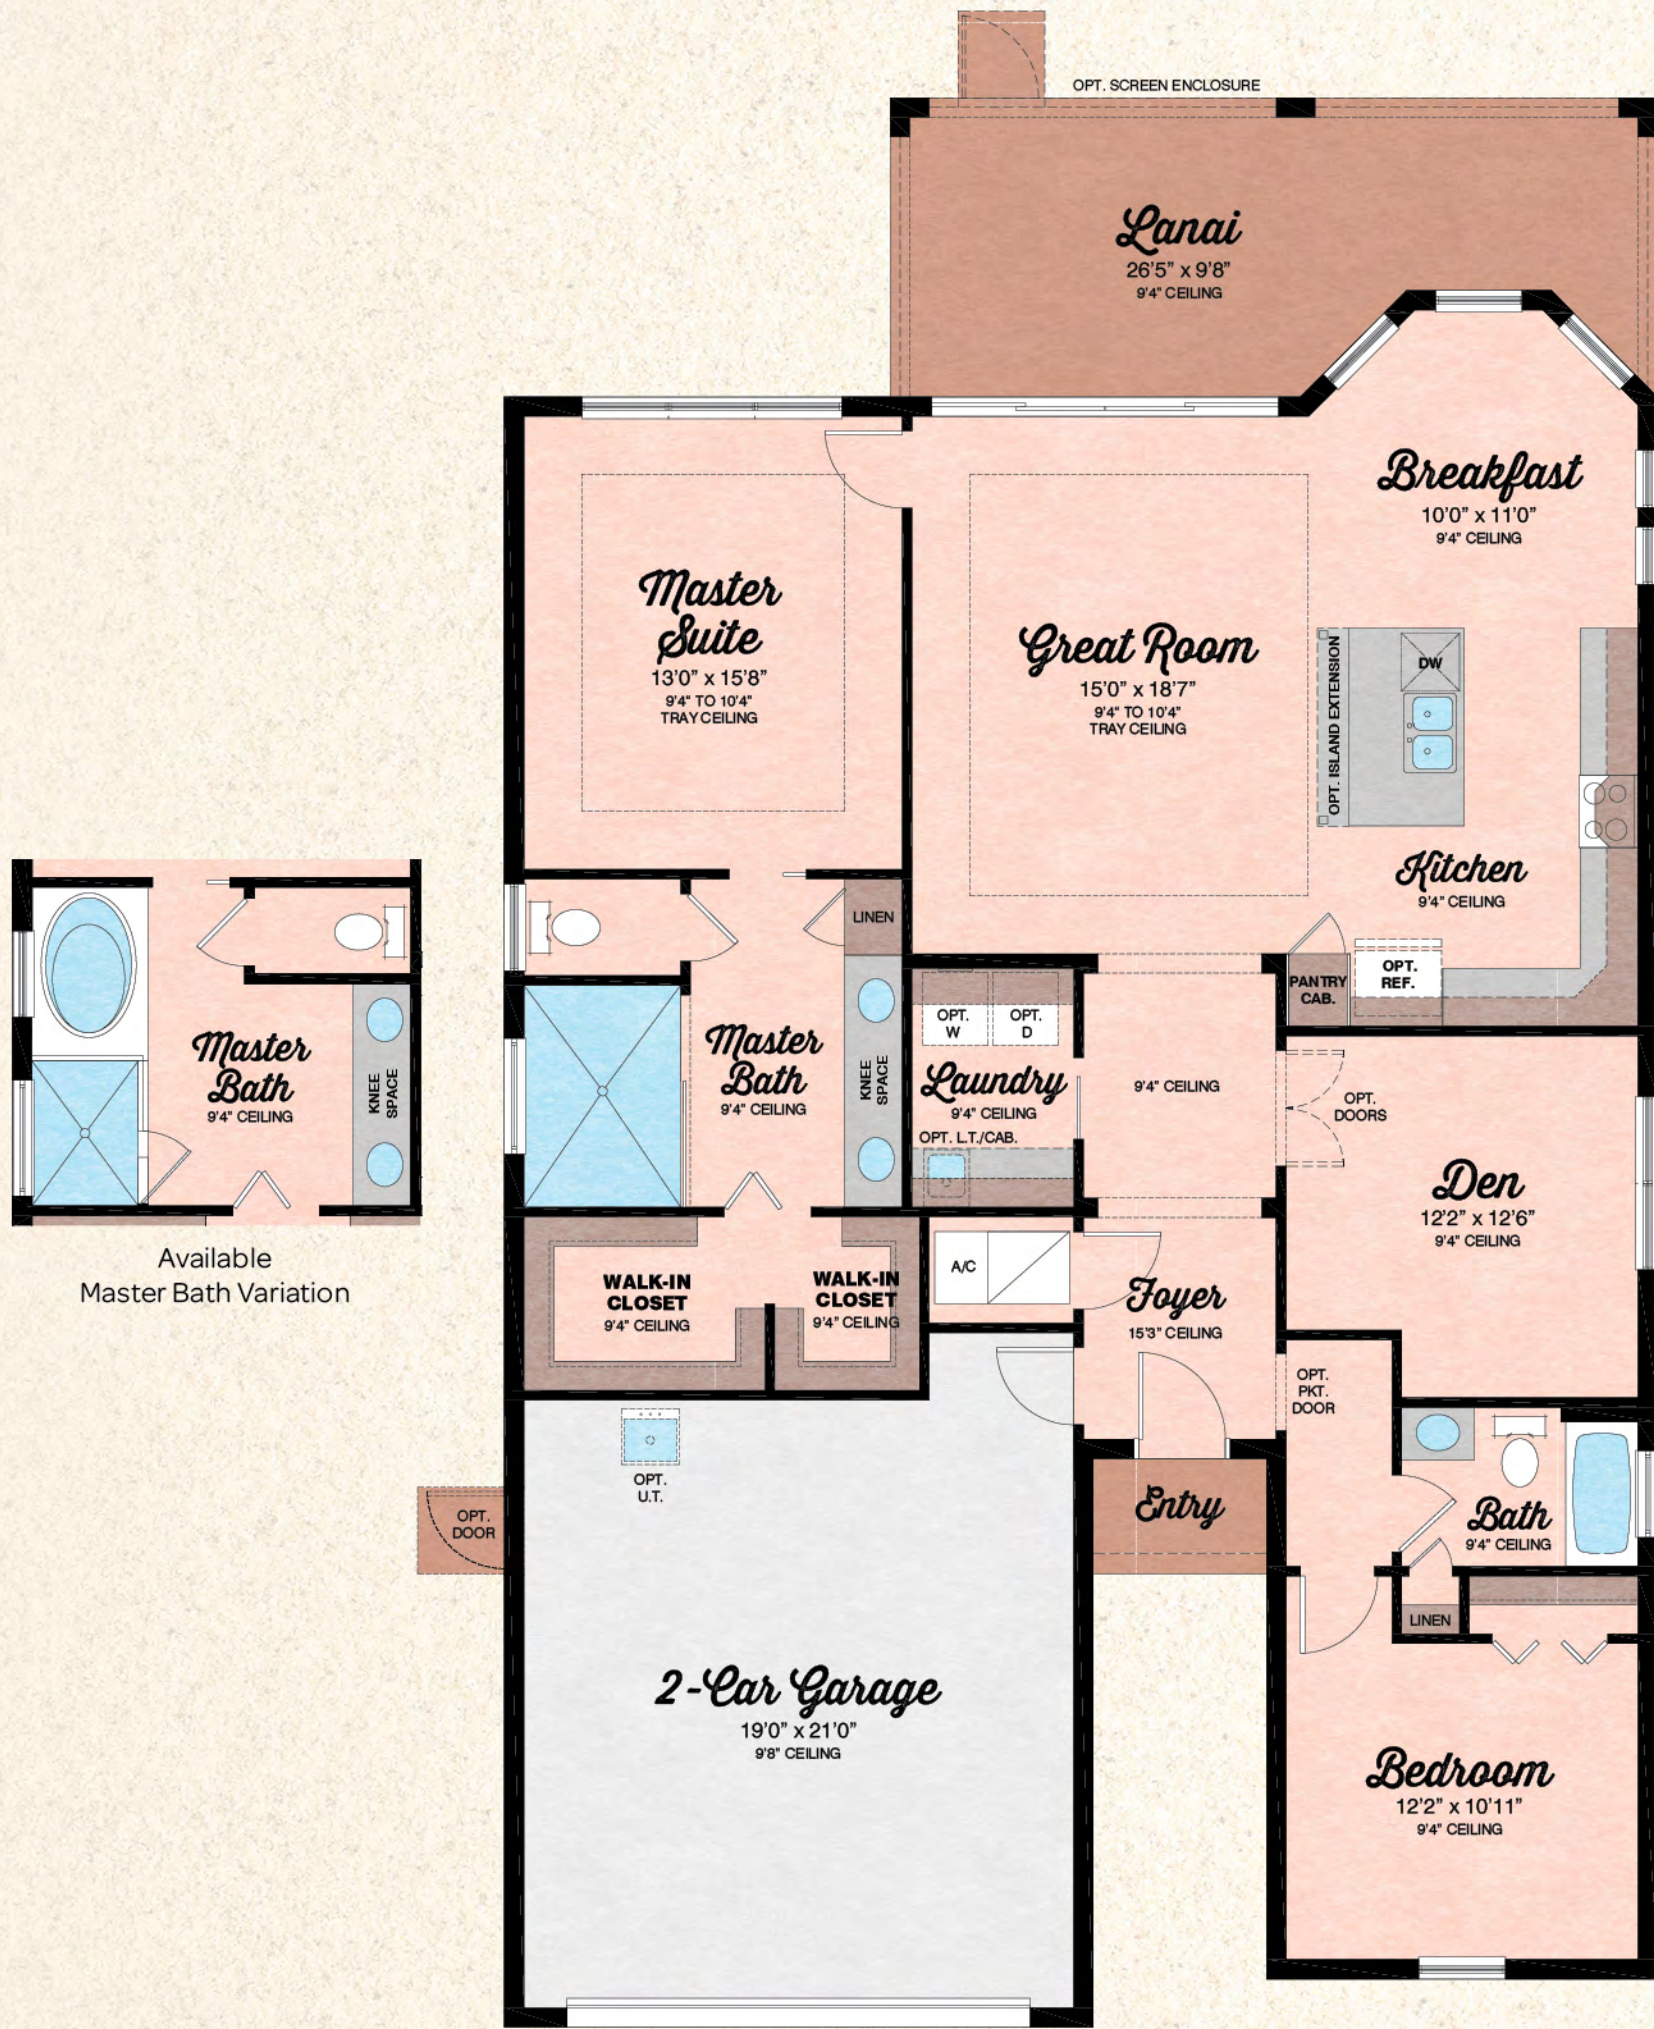

BEACH COLLECTION

Coconut

2 Bedrooms, 2 Baths, Den, Covered Lanai, 2-Car Garage

ELEVATION A

ELEVATION B

Available Master Bath Variation

Available Wet Bar/Dry Bar at Den Variation

Available Bedroom Variation

Total Living Area	1,684 S.F.
2-Car Garage	447 S.F.
Covered Entry	24 S.F.
Covered Lanai	242 S.F.
Total Sq. Ft.	2,397 S.F.