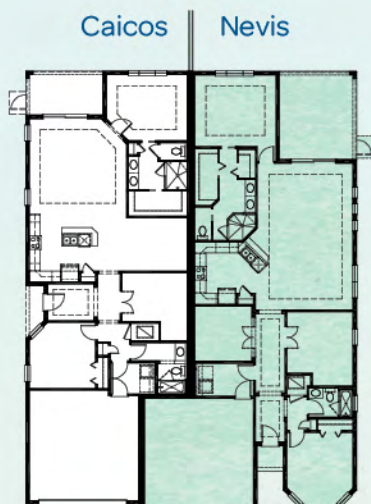

CARIBBEAN COLLECTION

Nevis

2 Bedrooms, 2 Baths, Den, Hobby, Covered Lanai, 2-Car Garage

Available Accessible Master Bath Variation

Available Wet Bar/Dry Bar Variation

Available Bedroom Variation

8' HIGH PRIVACY WALL

OPT. SCREEN ENCLOSURE

OPT. DOOR

Total Living Area	1,862 S.F.
2-Car Garage	432 S.F.
Covered Entry	22 S.F.
Covered Lanai	224 S.F.
Total Sq. Ft.	2,540 S.F.