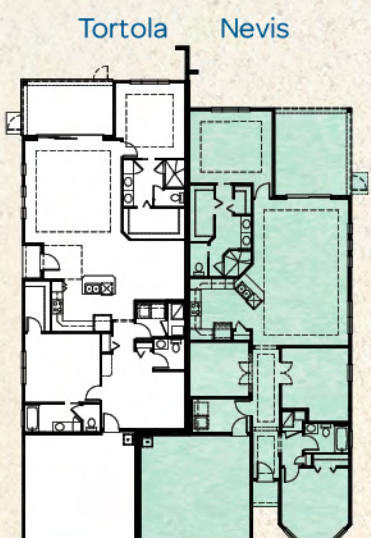

CARIBBEAN COLLECTION

Nevis

2 Bedrooms, 2 Baths, Den, Hobby, Covered Lanai, 2-Car Garage

Available Accessible Master Bath Variation

Available Wet Bar/Dry Bar Variation

Available Bedroom Variation

8' HIGH PRIVACY WALL

OPT. SCREEN ENCLOSURE

OPT. DOOR

Total Living Area	1,862 S.F.
2-Car Garage	432 S.F.
Covered Entry	22 S.F.
Covered Lanai	224 S.F.
Total Sq. Ft.	2,540 S.F.