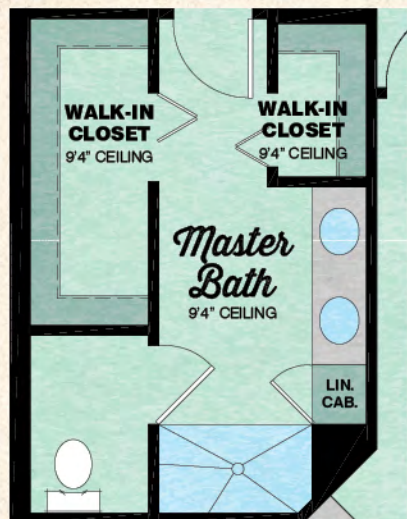

CARIBBEAN COLLECTION

Nevis

2 Bedrooms, 2 Baths, Den, Hobby, Covered Lanai, 2-Car Garage

Available Accessible Master Bath Variation

Available Wet Bar/Dry Bar Variation

Available Bedroom Variation

8' HIGH PRIVACY WALL

OPT. SCREEN ENCLOSURE

OPT. DOOR

Total Living Area	1,862 S.F.
2-Car Garage	432 S.F.
Covered Entry	22 S.F.
Covered Lanai	224 S.F.
Total Sq. Ft.	2,540 S.F.