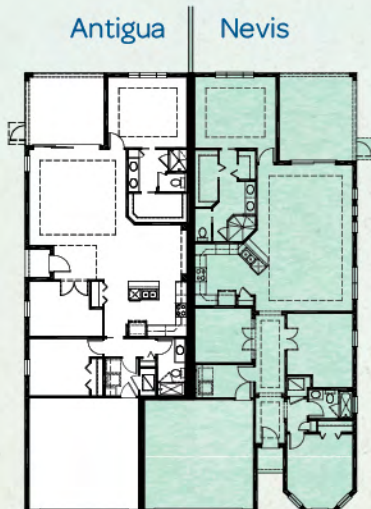

CARIBBEAN COLLECTION

Nevis

2 Bedrooms, 2 Baths, Den, Hobby, Covered Lanai, 2-Car Garage

Available Accessible Master Bath Variation

Available Wet Bar/Dry Bar Variation

Available Bedroom Variation

8' HIGH PRIVACY WALL

OPT. SCREEN ENCLOSURE

OPT. DOOR

Total Living Area	1,862 S.F.
2-Car Garage	432 S.F.
Covered Entry	22 S.F.
Covered Lanai	224 S.F.
Total Sq. Ft.	2,540 S.F.