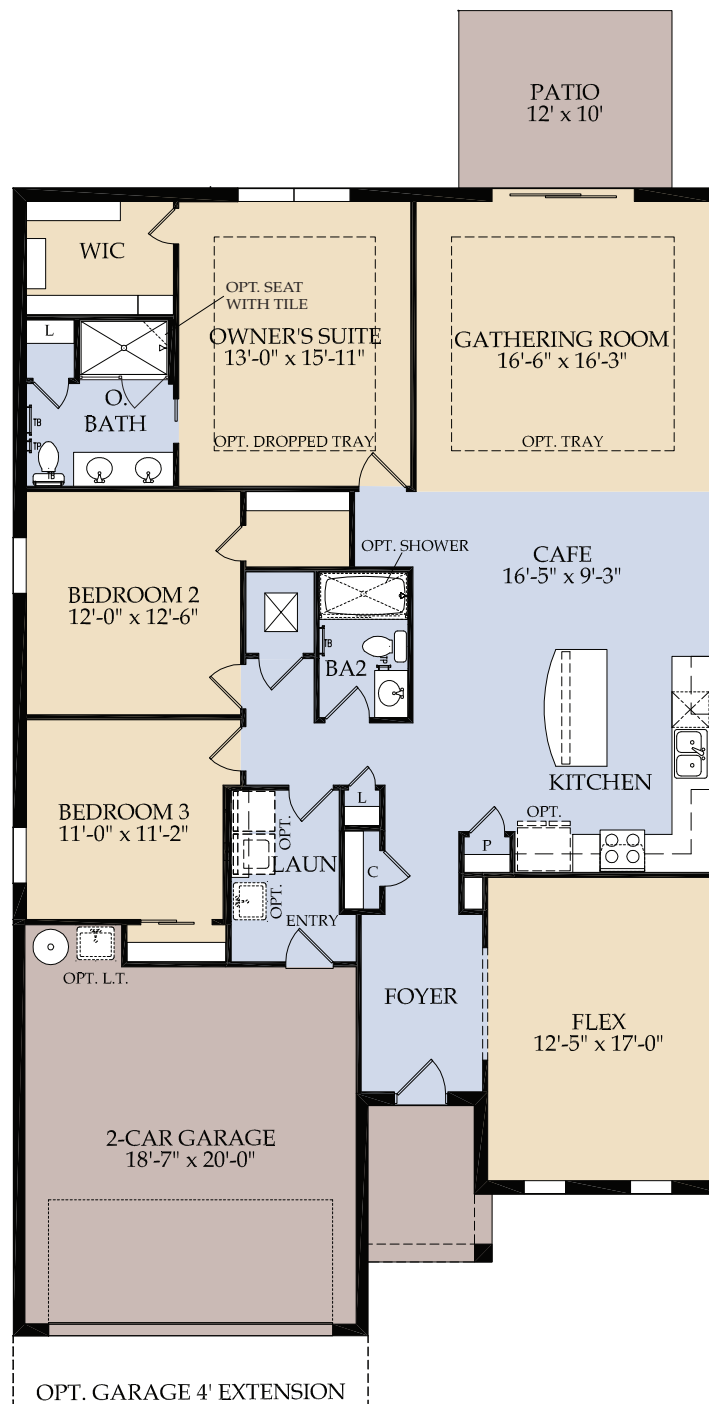

Canopy

1971 A/C Sq. Ft. | 3 - 4 Bedrooms | 2 - 3 Baths | 2-Car Garage

Canopy

1971 A/C Sq. Ft. | 3 - 4 Bedrooms | 2 - 3 Baths | 2-Car Garage

Visit Centex.com/CitrusIsle to access our interactive floor plan online to further customize the options available for this home design.