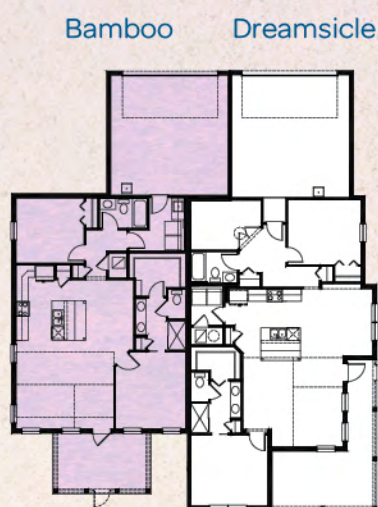

# Bamboo

2 Bedrooms, 2 Baths, 2-Car Garage

Total Living Area	1,204 S.F.
2-Car Garage	442 S.F.
Covered Porch	160 S.F.
<b>Total Sq. Ft.</b>	<b>1,806 S.F.</b>