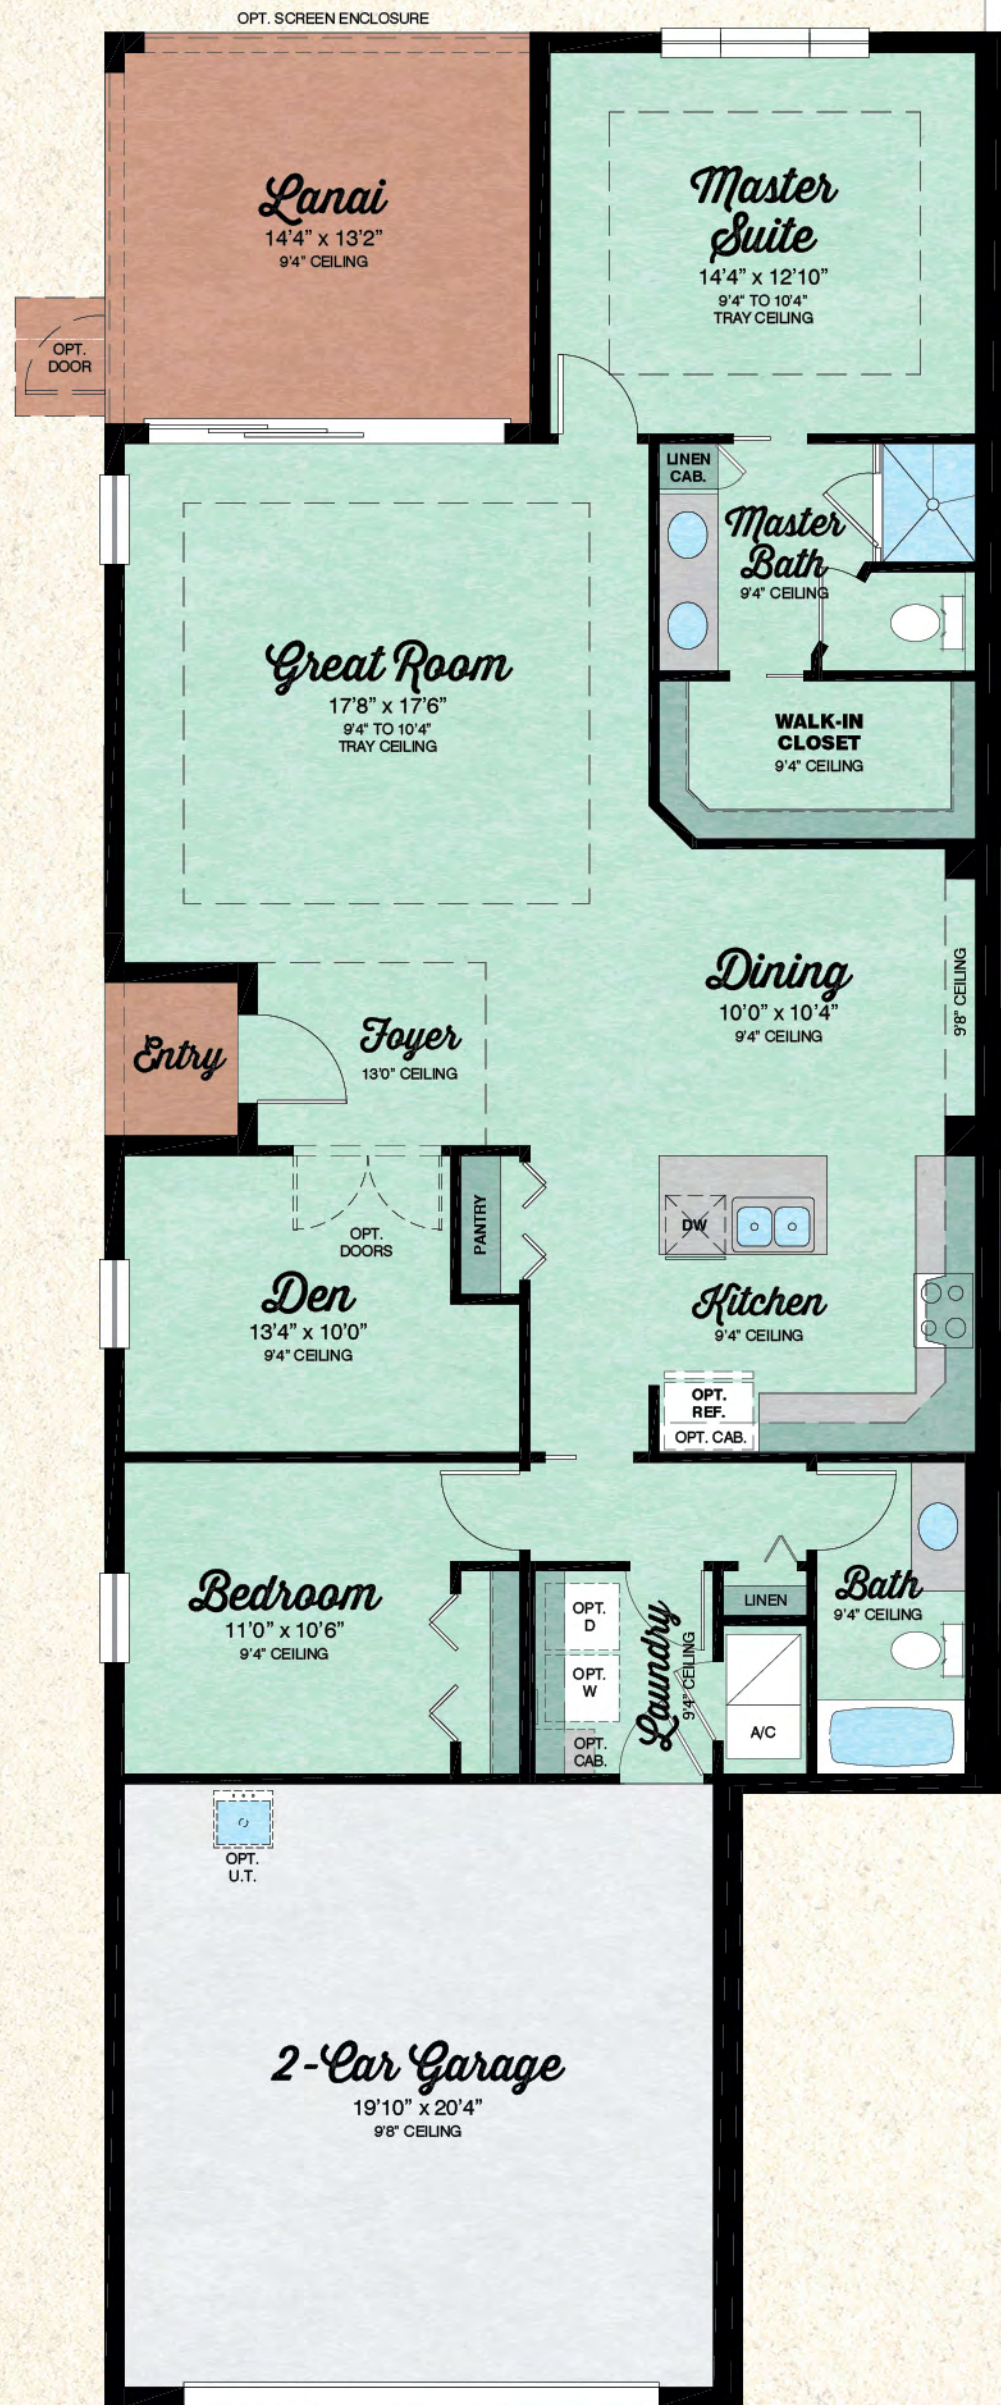

CARIBBEAN COLLECTION

Antigua

2 Bedrooms, 2 Baths, Den, Covered Lanai, 2-Car Garage

Available Bedroom Variation

8' HIGH PRIVACY WALL

Total Living Area	1,558 S.F.
2-Car Garage	441 S.F.
Covered Entry	23 S.F.
Covered Lanai	189 S.F.
Total Sq. Ft.	2,211 S.F.