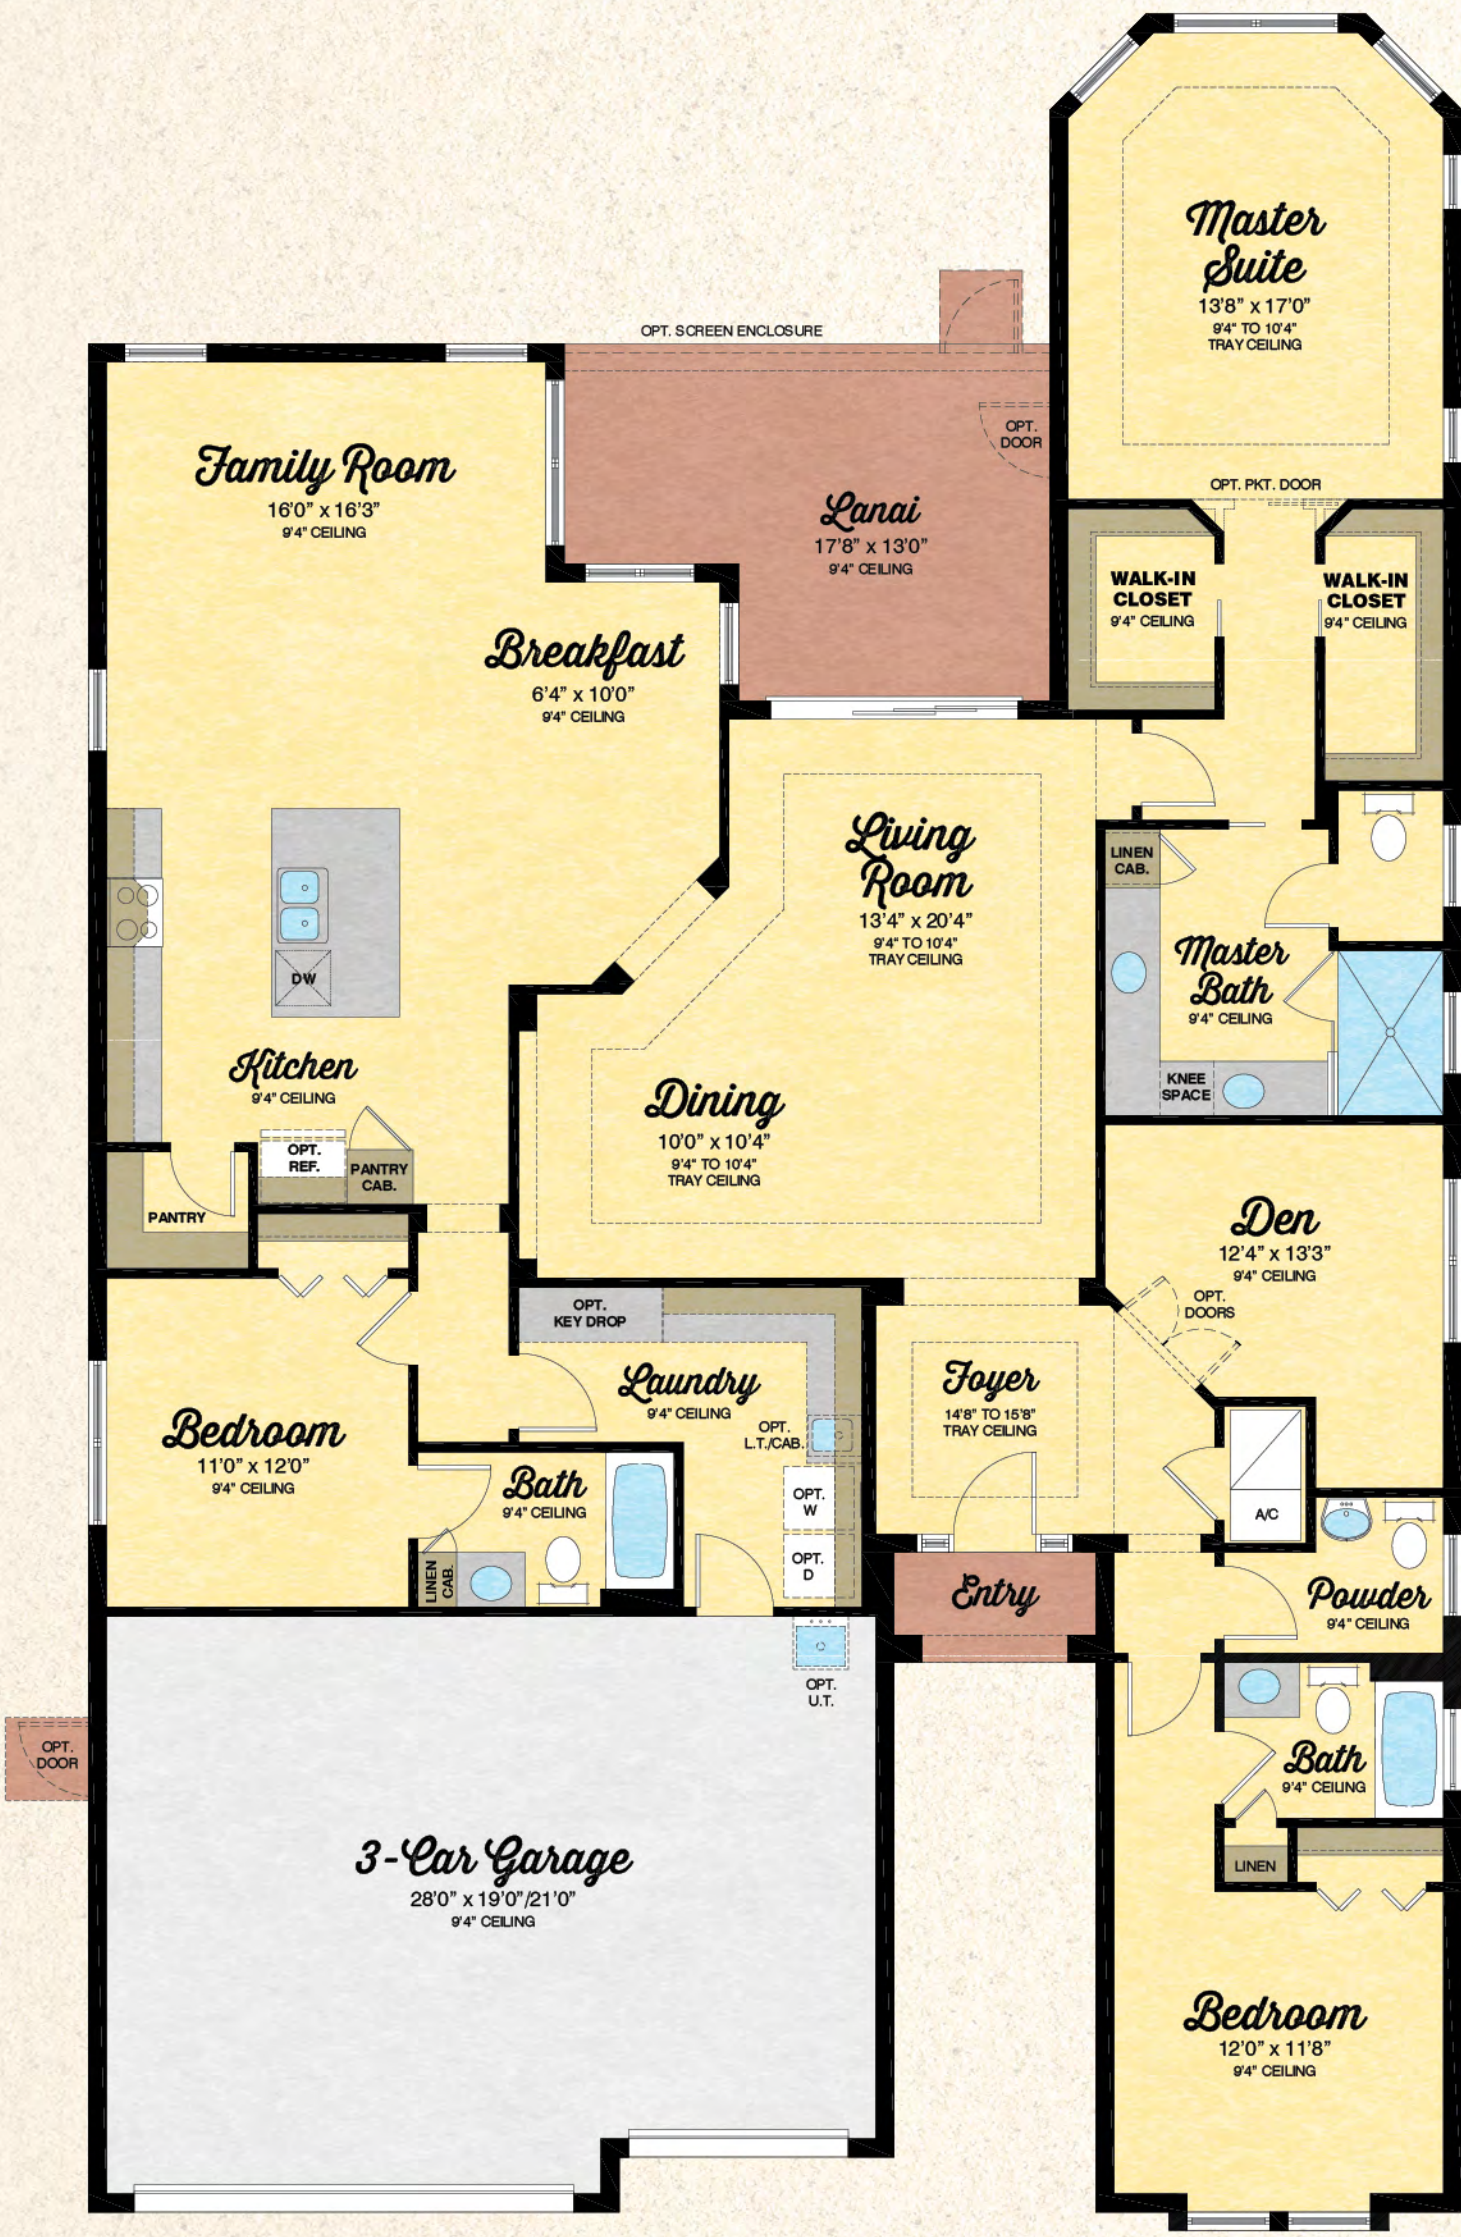

ISLAND COLLECTION

Trinidad

3 Bedrooms, 3.5 Baths, Den, Covered Lanai, 3-Car Garage

ELEVATION A

ELEVATION B

Available Wet Bar/Dry Bar at Den Variation

Available Master Bath Variation

Total Living Area	2,564 S.F.
3-Car Garage	616 S.F.
Covered Entry	29 S.F.
Covered Lanai	198 S.F.
Total Sq. Ft.	3,407 S.F.