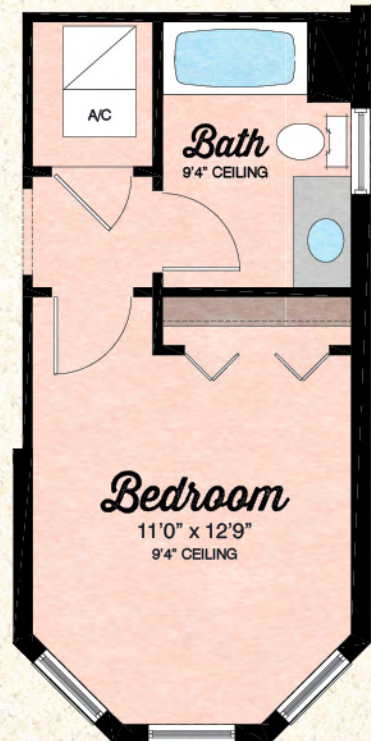

BEACH COLLECTION

Breeze

2 Bedrooms, 2.5 Baths, Den, Covered Lanai, 2-Car Garage

ELEVATION A

ELEVATION B

Available Master Bath Variation

Available Wet Bar/Dry Bar at Den Variation.

Available Bedroom Variation

Total Living Area	2,080 S.F.
2-Car Garage	480 S.F.
Covered Entry	21 S.F.
Covered Lanai	349 S.F.
Total Sq. Ft.	2,930 S.F.