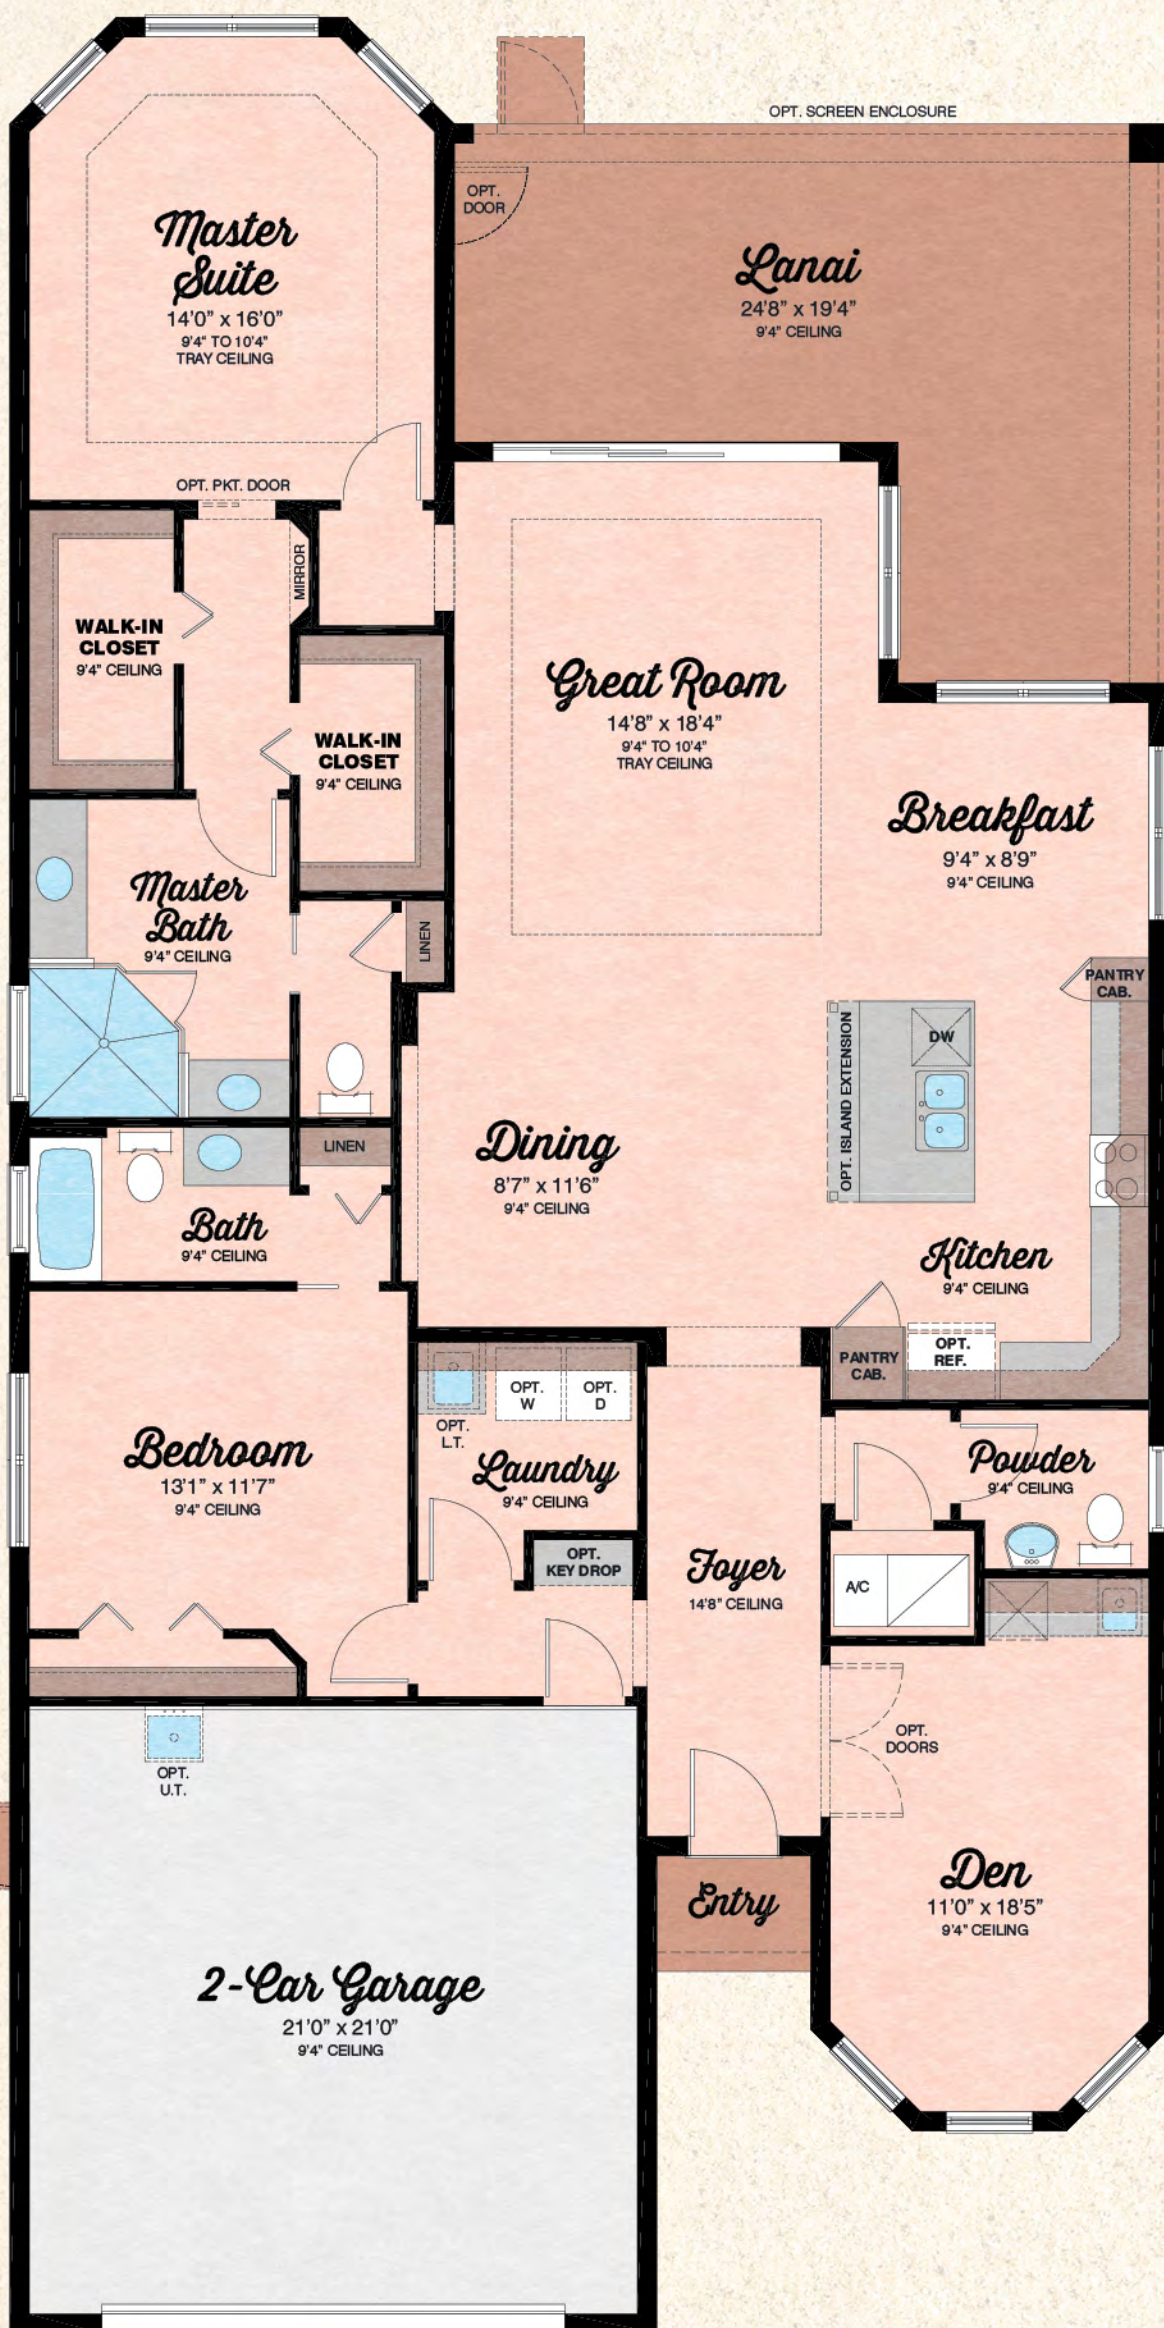

BEACH COLLECTION

Breeze

2 Bedrooms, 2.5 Baths, Den, Covered Lanai, 2-Car Garage

ELEVATION A

ELEVATION B

Available Master Bath Variation

Available Wet Bar/Dry Bar at Den Variation.

Available Bedroom Variation

Total Living Area	2,080 S.F.
2-Car Garage	480 S.F.
Covered Entry	21 S.F.
Covered Lanai	349 S.F.
Total Sq. Ft.	2,930 S.F.