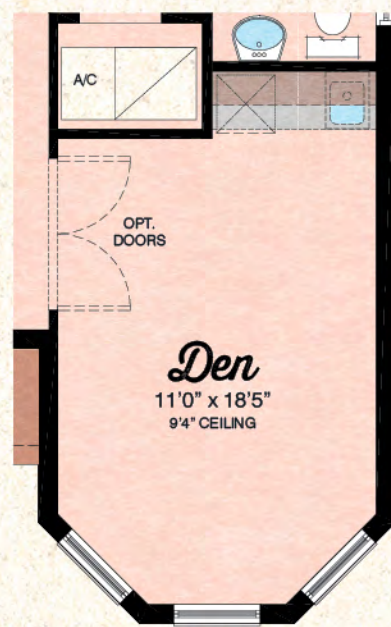

BEACH COLLECTION

Breeze

2 Bedrooms, 2.5 Baths, Den, Covered Lanai, 2-Car Garage

ELEVATION A

ELEVATION B

Available Master Bath Variation

Available Wet Bar/Dry Bar at Den Variation.

Available Bedroom Variation

Total Living Area	2,080 S.F.
2-Car Garage	480 S.F.
Covered Entry	21 S.F.
Covered Lanai	349 S.F.
Total Sq. Ft.	2,930 S.F.