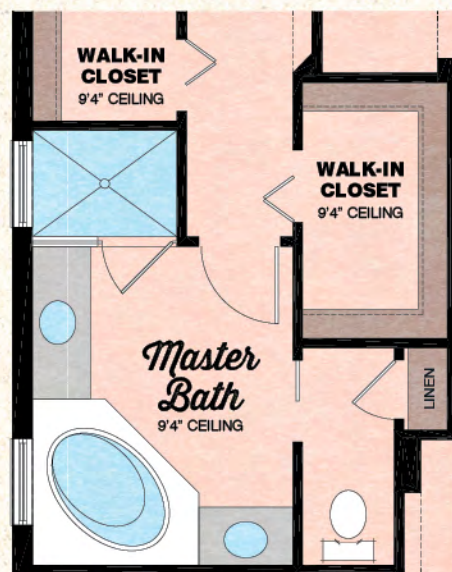

BEACH COLLECTION

Breeze

2 Bedrooms, 2.5 Baths, Den, Covered Lanai, 2-Car Garage

ELEVATION A

ELEVATION B

Available Master Bath Variation

Available Wet Bar/Dry Bar at Den Variation.

Available Bedroom Variation

Total Living Area	2,080 S.F.
2-Car Garage	480 S.F.
Covered Entry	21 S.F.
Covered Lanai	349 S.F.
Total Sq. Ft.	2,930 S.F.